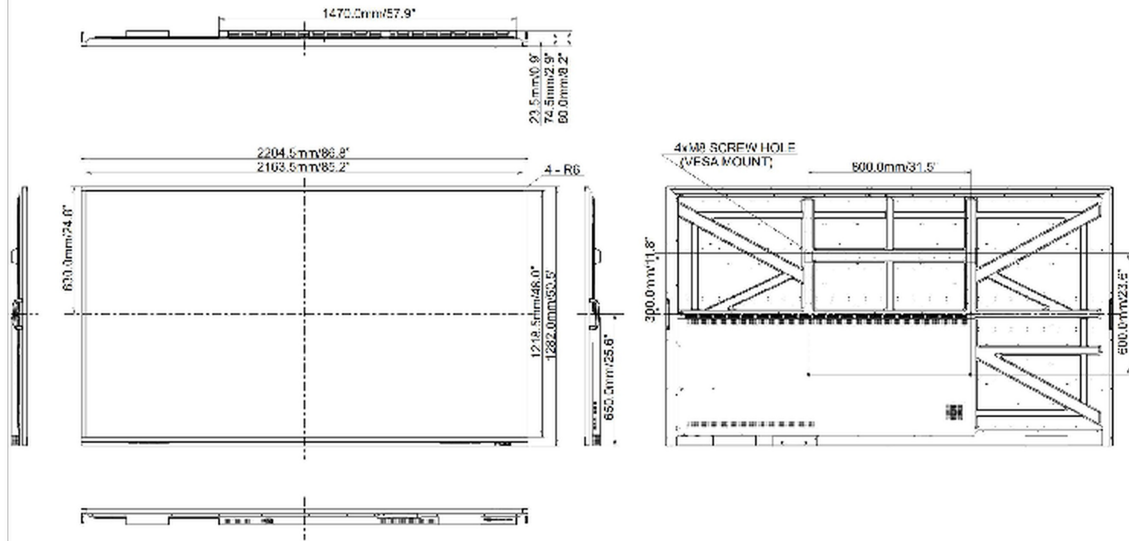

09 DIMENSIONES / PESO

Producto dimensiones W x H x D	2204 x 1282 x 79mm
Dimensiones de la caja (ancho x alto x fondo)	2380 x 280 x 1483mm
Peso (sin caja)	70kg
Peso (con caja)	107.7kg
Código EAN	4948570119189

DIMENSIONS : ProLite LE9845UHS

All trademarks and registered trademarks acknowledged. E & O E. Specification subject to change without notice. All LCD's comply with ISO-9241-307:2008 in connection with pixel defects.